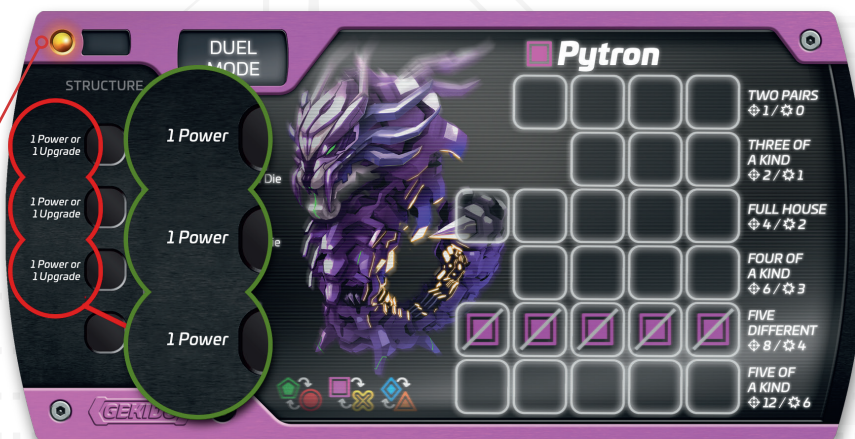

GEKIDO: BOT BATTLES

ERRATA V1.0 - MAY 2017

BOT CONTROL PANEL

Pytron

Where you read "Upgrade" read "Card" instead.

BOT CONTROL PANEL DUEL MODE

Pytron

It has no Upgrade option, only Power.

BOT CONTROL PANEL DUEL MODE

M3-OW

It has no Upgrade option, only Power.