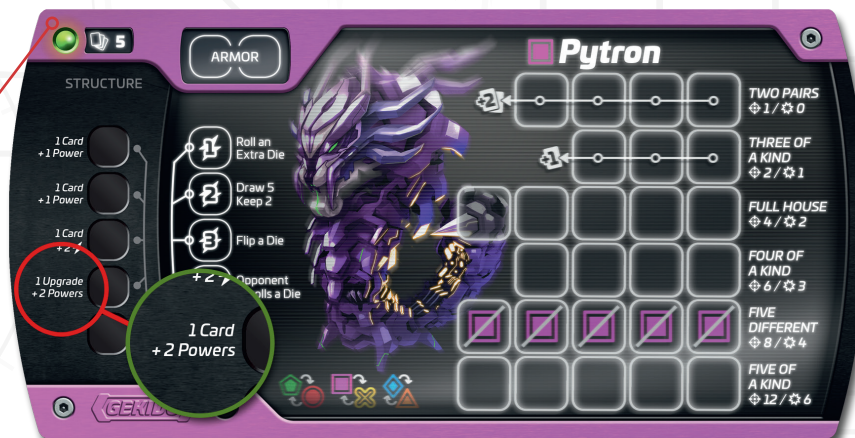

GEKIDO: BOT BATTLES

ERRATA V1.0 - MAY 2017

BOT CONTROL PANEL

Pytron

Where you read "Upgrade" read "Card" instead.

BOT CONTROL PANEL DUEL MODE

Pytron

It has no Upgrade option, only Power.

BOT CONTROL PANEL DUEL MODE

M3-OW

It has no Upgrade option, only Power.