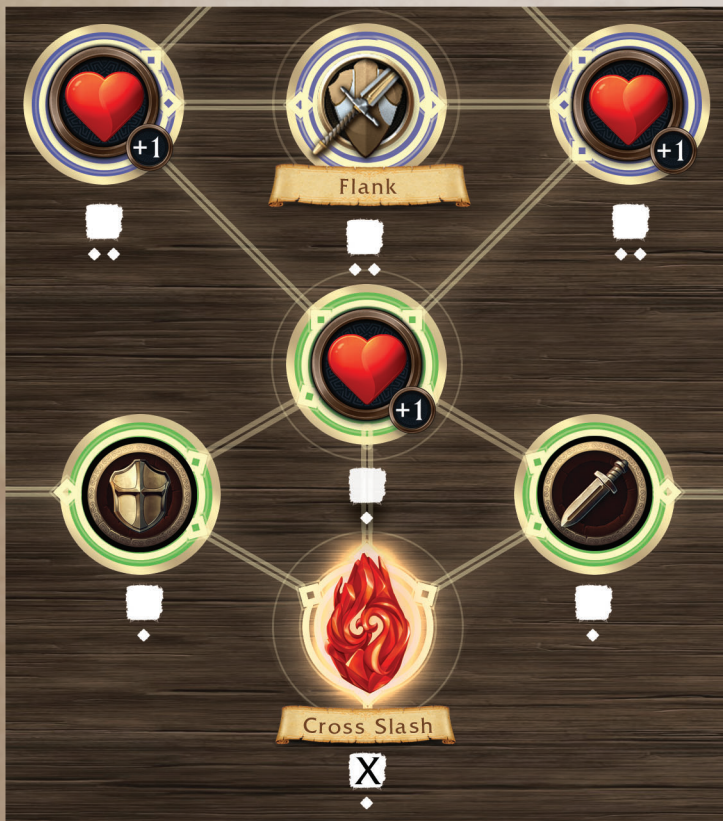

Skill Tree Index

Skill Trees

See pages 28-29 in the rulebook for “Skill Trees”.

In this section you’ll unlock new bonuses and abilities for the Guards.

Each Skill Tree has nodes that are connected to each other. You can only unlock nodes that are connected above or orthogonally adjacent to nodes you have already unlocked on the Skill Trees. When starting each Campaign, the Guards have their first node unlocked by default. In the image below you can see “Cross Slash” that is unlocked for Grigory at the start of Campaign 1 which is marked by an “X”. Each time you unlock a node on the Skill Tree you’ll mark the box with an “X”.

From there you may unlock any of the three connected nodes. To the left is a single black shield chip. Directly above is a stat increase of +1 HP, and to the right is a single black sword chip. Keep in mind that you’re not locked to a certain path, and you may progress in any direction provided you have the necessary Lux Essence to unlock the node.

Under each node you’ll see the box and one to four dots. The dots indicate the Chapter requirement needed to unlock that node. You can always unlock nodes from previous Chapters if you don’t unlock all of them in a particular Chapter.

In the bottom left corner of each Skill Tree is a “Key” that shows the required Lux Essence needed to unlock a node from each Chapter. Once a node is unlocked, you’ll mark the box next to the node with an “X” and you’ll then subtract that amount of Lux Essence from the “Lux Dual Dial” for the Guards. Note that the Lux Essence supply is a pool of experience used by both Guards.